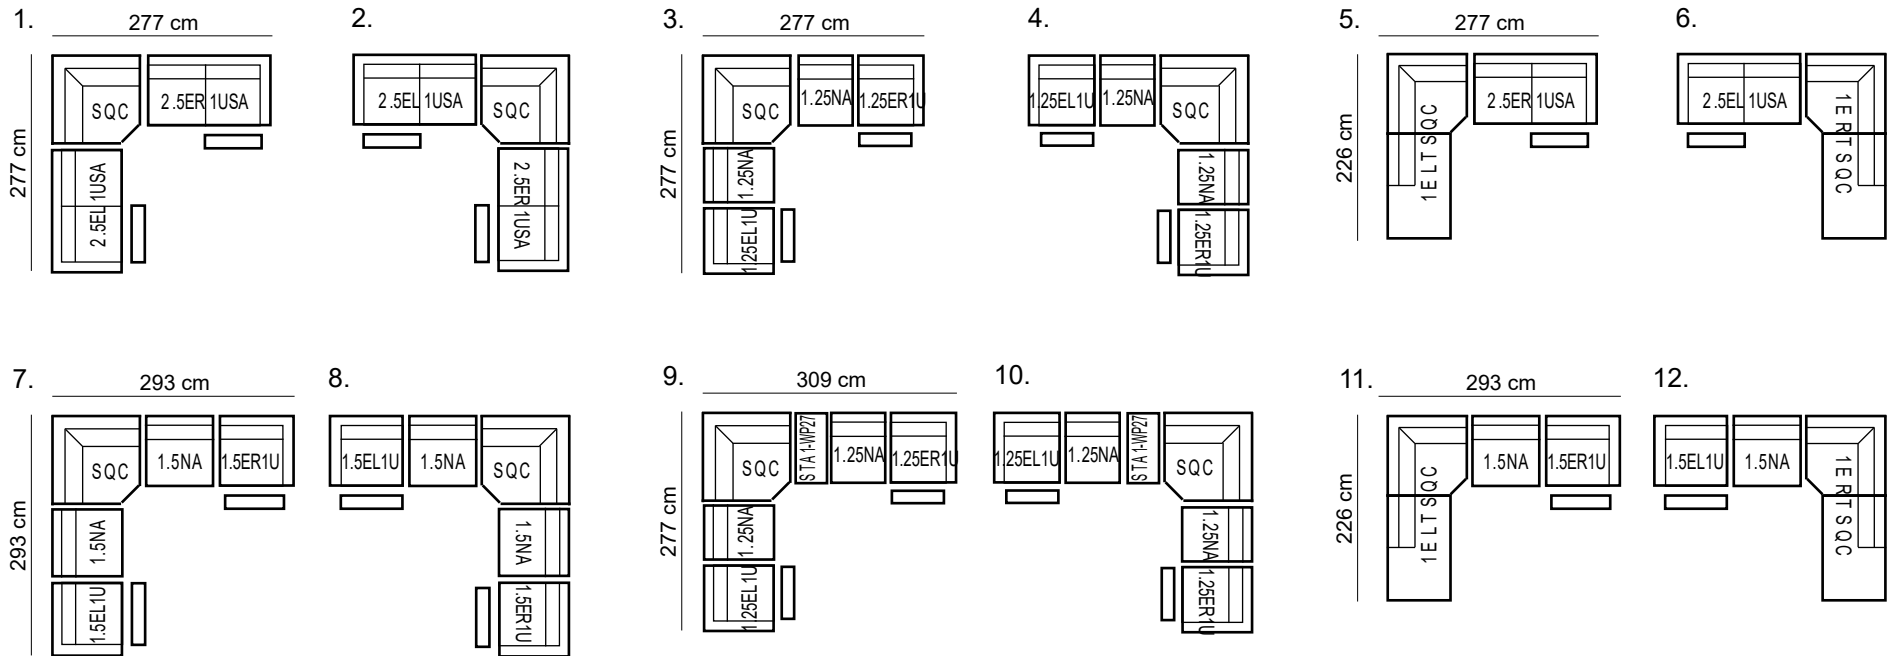

COMBINATIONS

DOMUS DM-12888

Domicil