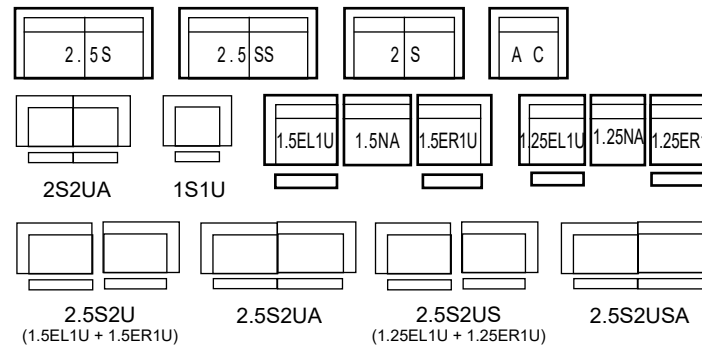

Note : Headrest HR is ACC-DM-1169 (W64 D23 H19cm)
ACC-DM-1173 (W72 D23 H19cm)

CONSTRUCTION

- ⇒ **SEAT** : No-sag Spring
- ⇒ **BACK REST** : Rubber Webbing
- ⇒ **SEAT CUSHION** : D/42 + D/29 + Inner Coil
- ⇒ **BACK REST CUSHION** : 100%Loose fibre
- ⇒ **SOFA LEGS** :
  - Main legs code : MLG-1488-24L
  - Support legs code : MLG-1791-23L / MLG-1790-23L
    MLG-1510-23L / MLG-1316-23L
- material : Metal
- height : 140mm (MLG-1488-24L)
  110mm (MLG-1790 / 1791-23L)
  130mm (MLG-1510-23L)
  100-150mm (MLG-1316-23L)
- colour : 24 = Bright Black Nickel Plating
  23 = Matte Black

* Available in ELECTRIC with USB Port (U) Version

DOMUS DM-12888

Domicil