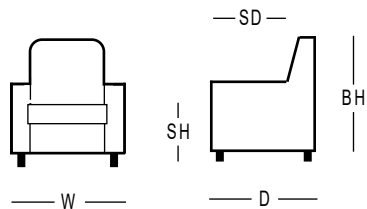

Side View

LUNA DM-12640 CLUB

Domicil

This design is copyrighted and shall not be used or reproduced without the consent of Domicil

DIMENSION

Updated : 24 / 03 / 2023

Configuration	Width		Seat Width		Depth		Seat Depth		Back Height		Seat Height		Weight		Volume	
	cm	inch	cm	inch	cm	inch	cm	inch	cm	inch	cm	inch	kg	lb	m ³	ft ³
CLUB	91	36	54	21	90	35	57	22	82	32	44	17	30	67	0.67	23.72
FST	60	24	60	24	60	24	-	-	-	-	43	17	13	29	0.15	5.47

CONSTRUCTION

- ⇒ **SEAT** : No-sag Spring
 - ⇒ **BACK REST** : Card Board
 - ⇒ **SEAT CUSHION** : D/42
(FST:D/42 + D/29)
 - ⇒ **BACK REST CUSHION** : D/29
 - ⇒ **SOFA LEGS** :
 - Main legs code* : MLG-1711-23L
 - Support legs code* : -
 - material* : Metal
 - height* : 175mm (MLG-1711-23L)
 - colour* : 23 = Matte Black
- Sofa legs are packed separately