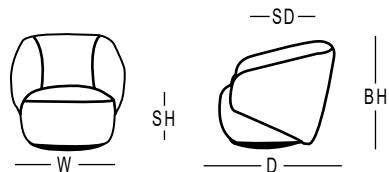

Side View

FAB-MMO-18 / NP-514E

**DOLPHIN CHAIR** DM-12829 SCH

**Domicil**

This design is copyrighted and shall not be used or reproduced without the consent of Domicil

Side View

FAB-MMO-18

**DOLPHIN CHAIR** DM-12829 SCH

## DIMENSION

Updated : 08 / 05 / 2023

Configuration	Width		Seat Width		Depth		Seat Depth		Back Height		Seat Height		Weight		Volume	
	cm	inch	cm	inch	cm	inch	cm	inch	cm	inch	cm	inch	kg	lb	m <sup>3</sup>	ft <sup>3</sup>
SCH	72	28	72	28	84	33	56	22	84	33	45	18	28	62	0.51	17.94
FST	55	22	55	22	55	22	-	-	-	-	42	17	8	18	0.13	4.49