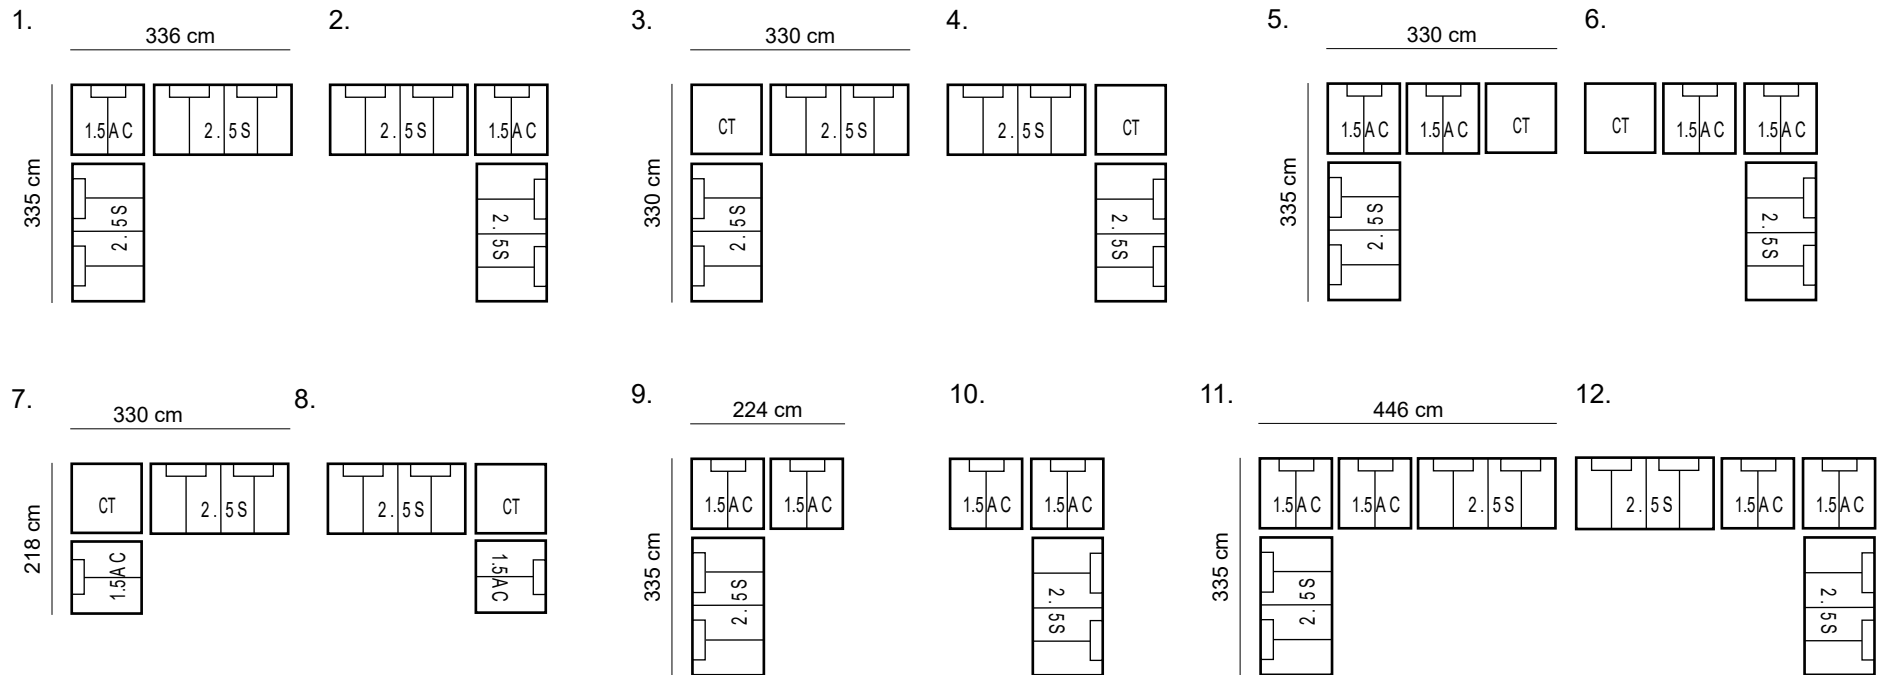

DIMENSION

Updated : 04 / 08 / 2022

Configuration	Width		Seat Width		Depth		Seat Depth		Back Height		Seat Height		Weight		Volume	
	cm	inch	cm	inch	cm	inch	cm	inch	cm	inch	cm	inch	kg	lb	m³	ft³
2.5S	224	88	224	88	111	44	63	25	86	34	43	17	76	168	2.14	75.51
2.5SS	204	80	204	80	111	44	63	25	86	34	43	17	66	146	1.95	68.77
1.5AC	111	44	111	44	111	44	63	25	86	34	43	17	38	84	1.06	37.42
1.25AC	102	40	102	40	111	44	63	25	86	34	43	17	33	73	0.97	34.39
CT	106	42	106	42	106	42	-	-	-	-	22	9	20	45	0.25	8.73
FSTB	111	44	111	44	111	44	-	-	-	-	41	16	27	60	0.51	17.84
RFSTB2.5S	224	88	224	88	111	44	-	-	-	-	43	17	54	119	1.07	37.76
RFSTB2.5SS	204	80	204	80	111	44	-	-	-	-	43	17	44	97	0.97	34.39
RFSTB1.5S	111	44	111	44	111	44	-	-	-	-	43	17	27	60	0.53	18.71
RFSTB1.25S	102	40	102	40	111	44	-	-	-	-	43	17	22	49	0.49	17.19

(To order additional BC please use code ACC-DM-4611 (W80 x D48 x H45cm, W31 x D19 x H18")

RFSTB2.5S

RFSTB2.5SS

RFSTB1.5S

RFSTB1.25S

BC (ACC-4611)
80cm W x 48cm D x 45cm H

CONSTRUCTION

- ⇒ **SEAT** : No-sag Spring
- ⇒ **BACK REST** : -
- ⇒ **SEAT CUSHION** : D/42 + D/29
- ⇒ **BACK REST CUSHION** :
  D/29 + 50% Loose Fibre + 50% Feather
- ⇒ **SOFA LEGS** (front & rear) :
  code(front) : MLG-1497-24L /
  code(rear) : MLG-1316-23L
  material : Metal
  height : 140mm (MLG-1497-24L)
  100-150mm (MLG-1316-23L)
  colour : 24 = Bright Black Nickel Plating /
  23 = Matte Black

PLAY DM - 12454

Domicil

This design is copyrighted and shall not be used or reproduced without the consent of Domicil

COMBINATIONS

PLAY DM - 12454

Domicil