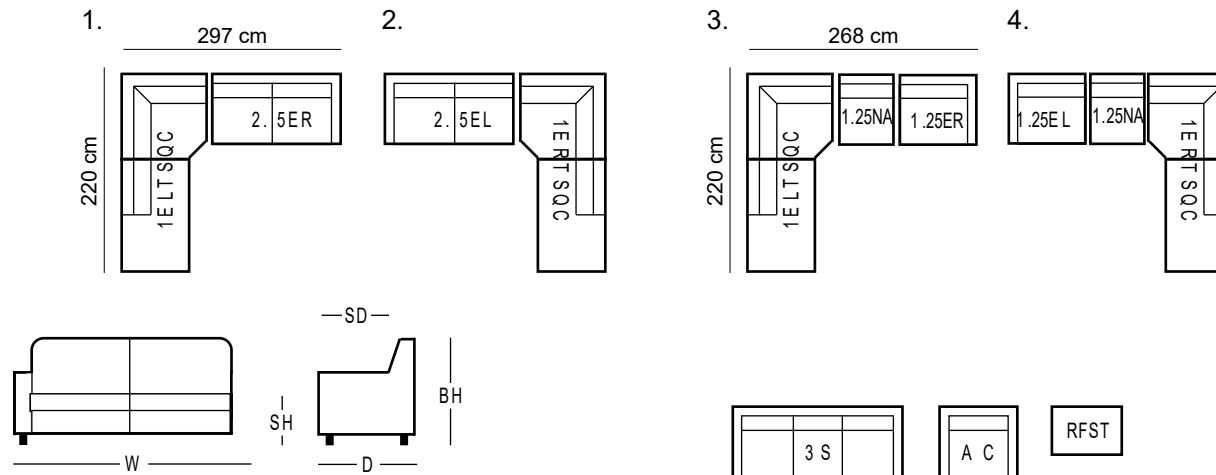

DIMENSION

Updated : 06 / 09 / 2022

Configuration	Width		Seat Width		Depth		Seat Depth		Back Height		Seat Height		Weight		Volume	
	cm	inch	cm	inch	cm	inch	cm	inch	cm	inch	cm	inch	kg	lb	m³	ft³
2.5EL, 2.5ER	201	79	179	70	88	35	59	23	84	33	46	18	50	111	1.49	52.47
1.25EL, 1.25ER	96	38	74	29	88	35	59	23	84	33	46	18	28	62	0.71	25.06
1.25NA	76	30	76	30	88	35	59	23	84	33	46	18	21	47	0.56	19.84
1ELTSQC, 1ERTSQC	220	87	187	74	96	38	59	23	84	33	46	18	56	124	1.77	62.65
3S	220	87	176	69	88	35	59	23	84	33	46	18	60	133	1.63	57.43
2.5S	222	87	178	70	88	35	59	23	84	33	46	18	60	133	1.64	57.95
AC	99	39	59	23	88	35	59	23	84	33	46	18	28	62	0.73	25.84
RFST	74	29	74	29	64	25	-	-	-	-	45	18	11	25	0.21	7.53

COMBINATIONS

CONSTRUCTION

1. **SEAT** : No-sag Spring
   - **BACK REST** : Rubber Webbing
   - **SEAT CUSHION** : D/42 + D/65 + D/22 + Inner Coil
   - **BACK REST CUSHION** : D/22
   - **SOFA LEGS** :
     - Main legs code : MLG-1543-35L
     - Support legs code : MLG-1589-23L / MLG-1317-23L
     - material : Metal
     - height : 185mm (MLG-1543-35L)
       160mm (MLG-1589-23L)
       150 - 220mm (MLG-1317-23L)
     - colour : 35 = Titanium gun smoke color /
       23 = Matte Black
2. Sofa legs are packed separately

JACK DM - A0602

Domicil