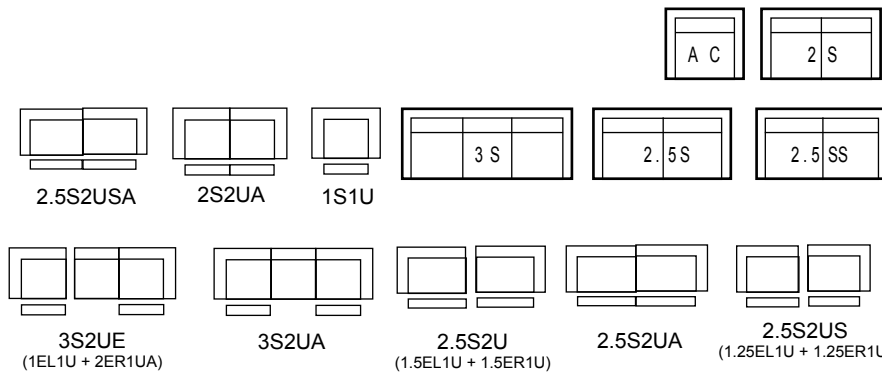

Footrest Open

STOCKHOLM DM - 11269 1S1B

Domicil

This design is copyrighted and shall not be used or reproduced without the consent of Domicil

DIMENSION

Updated : 24 / 10 / 2018

| Configuration | Width | | Depth | | Seat Depth | | Back Height | | Seat Height | | Weight | | Volume | |
|-------------------|-------|------|----------|---------|------------|------|-------------|------|-------------|------|--------|-----|----------------|-----------------|
| | cm | inch | cm | inch | cm | inch | cm | inch | cm | inch | kg | lb | m ³ | ft ³ |
| 3S2UE, 3S2UA | 222 | 87 | 98 - 158 | 39 - 62 | 55 | 22 | 100 | 39 | 45 | 18 | 103 | 227 | 2.18 | 76.83 |
| 2.5S2U, 2.5S2UA | 206 | 81 | 98 - 158 | 39 - 62 | 55 | 22 | 100 | 39 | 45 | 18 | 97 | 214 | 2.02 | 71.29 |
| 2.5S2US, 2.5S2USA | 190 | 75 | 98 - 158 | 39 - 62 | 55 | 22 | 100 | 39 | 45 | 18 | 89 | 197 | 1.86 | 65.76 |
| 2S2UA | 162 | 64 | 98 - 158 | 39 - 62 | 55 | 22 | 100 | 39 | 45 | 18 | 87 | 192 | 1.59 | 56.07 |
| 1S1U | 96 | 38 | 98 - 158 | 39 - 62 | 55 | 22 | 100 | 39 | 45 | 18 | 52 | 115 | 0.94 | 33.22 |
| 3S | 222 | 87 | 98 | 39 | 55 | 22 | 100 | 39 | 45 | 18 | 58 | 128 | 2.18 | 76.83 |
| 2.5S | 206 | 81 | 98 | 39 | 55 | 22 | 100 | 39 | 45 | 18 | 54 | 119 | 2.02 | 71.29 |
| 2.5SS | 190 | 75 | 98 | 39 | 55 | 22 | 100 | 39 | 45 | 18 | 50 | 111 | 1.86 | 65.76 |
| 2S | 162 | 64 | 98 | 39 | 55 | 22 | 100 | 39 | 45 | 18 | 43 | 95 | 1.59 | 56.07 |
| AC | 96 | 38 | 98 | 39 | 55 | 22 | 100 | 39 | 45 | 18 | 39 | 86 | 0.94 | 33.22 |

CONSTRUCTION

- ⇒ **SEAT** : No-sag Spring
- ⇒ **BACK REST** : No-sag Spring + Rubber Webbing
- ⇒ **SEAT CUSHION** : D/42 + D/29
- ⇒ **BACK REST CUSHION** : Loose Fibre
- ⇒ **SOFA LEGS** (front & rear) :

code : WLG-1062-27L / WLG-1199-27L /
WLG-1210-27L

material : Wooden

height : 140mm (WLG-1062-27L)
40mm (WLG-1199-27L)
130mm (WLG-1210-27L)

colour : 27 = Wenge

* Available in **ELECTRIC (V)**, **BATTERY (B)** & **ELECTRIC with USB Port (U)** Versions