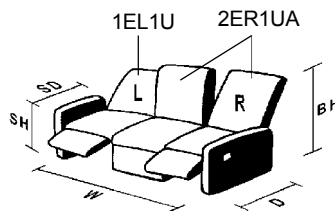

Footrest Open

STOCKHOLM DM - 11269 1S1B

Domicil

This design is copyrighted and shall not be used or reproduced without the consent of Domicil

DIMENSION

Updated : 24 / 10 / 2018

| Configuration | Width | | Depth | | Seat Depth | | Back Height | | Seat Height | | Weight | | Volume | |
|-------------------|-------|------|----------|---------|------------|------|-------------|------|-------------|------|--------|-----|----------------|-----------------|
| | cm | inch | cm | inch | cm | inch | cm | inch | cm | inch | kg | lb | m ³ | ft ³ |
| 3S2UE, 3S2UA | 222 | 87 | 98 - 158 | 39 - 62 | 55 | 22 | 100 | 39 | 45 | 18 | 103 | 227 | 2.18 | 76.83 |
| 2.5S2U, 2.5S2UA | 206 | 81 | 98 - 158 | 39 - 62 | 55 | 22 | 100 | 39 | 45 | 18 | 97 | 214 | 2.02 | 71.29 |
| 2.5S2US, 2.5S2USA | 190 | 75 | 98 - 158 | 39 - 62 | 55 | 22 | 100 | 39 | 45 | 18 | 89 | 197 | 1.86 | 65.76 |
| 2S2UA | 162 | 64 | 98 - 158 | 39 - 62 | 55 | 22 | 100 | 39 | 45 | 18 | 87 | 192 | 1.59 | 56.07 |
| 1S1U | 96 | 38 | 98 - 158 | 39 - 62 | 55 | 22 | 100 | 39 | 45 | 18 | 52 | 115 | 0.94 | 33.22 |
| 3S | 222 | 87 | 98 | 39 | 55 | 22 | 100 | 39 | 45 | 18 | 58 | 128 | 2.18 | 76.83 |
| 2.5S | 206 | 81 | 98 | 39 | 55 | 22 | 100 | 39 | 45 | 18 | 54 | 119 | 2.02 | 71.29 |
| 2.5SS | 190 | 75 | 98 | 39 | 55 | 22 | 100 | 39 | 45 | 18 | 50 | 111 | 1.86 | 65.76 |
| 2S | 162 | 64 | 98 | 39 | 55 | 22 | 100 | 39 | 45 | 18 | 43 | 95 | 1.59 | 56.07 |
| AC | 96 | 38 | 98 | 39 | 55 | 22 | 100 | 39 | 45 | 18 | 39 | 86 | 0.94 | 33.22 |

CONSTRUCTION

- ⇒ **SEAT** : No-sag Spring
- ⇒ **BACK REST** : No-sag Spring + Rubber Webbing
- ⇒ **SEAT CUSHION** : D/42 + D/29
- ⇒ **BACK REST CUSHION** : Loose Fibre
- ⇒ **SOFA LEGS** (front & rear) :

code : WLG-1062-27L / WLG-1199-27L /
WLG-1210-27L

material : Wooden

height : 140mm (WLG-1062-27L)
40mm (WLG-1199-27L)
130mm (WLG-1210-27L)

colour : 27 = Wenge

* Available in **ELECTRIC (V)**, **BATTERY (B)** & **ELECTRIC with USB Port (U)** Versions