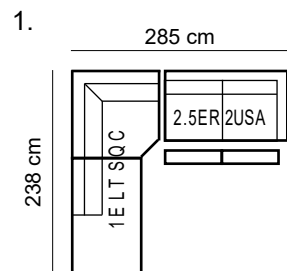

COMBINATIONS

CONSTRUCTION

- **SEAT** : No-sag Spring + Inner Coil
- **BACK REST** : Rubber Webbing
- **SEAT CUSHION** : D/42 + D/29 + Inner Coil
- **BACK REST CUSHION** : D/22
- **SOFA LEGS** (front & rear) :
  code : MLG-1487-24L / MLG-1488-24L / MLG-1510-23L / MLG-1791-23L / MLG-1316-23L / MLG-1790-23L
  material : Metal
  height : 140mm (MLG-1487-24L)
  135mm (MLG-1488-24L)
  210mm (MLG-1510-23L)
  110mm (MLG-1791/1790-23L)
  100-150mm (MLG-1316-23L)
  colour : 24 = Bright Black Nickel
  23 = Matte Black

* Available in **BATTERY (B)** & **ELECTRIC with USB Port (U)** Versions

LOUNA DM - A6253

Domicil