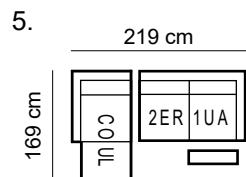

COMBINATIONS

CONSTRUCTION

- **SEAT** : No-sag Spring + Inner Coil
- **BACK REST** : Rubber Webbing
- **SEAT CUSHION** : D/42 + D/29 + Inner Coil
- **BACK REST CUSHION** : D/22
- **SOFA LEGS** (front & rear) :
  code : MLG-1487-24L / MLG-1488-24L / MLG-1510-23L / MLG-1791-23L / MLG-1316-23L / MLG-1790-23L
  material : Metal
  height : 140mm (MLG-1487-24L)
  135mm (MLG-1488-24L)
  210mm (MLG-1510-23L)
  110mm (MLG-1791/1790-23L)
  100-150mm (MLG-1316-23L)
  colour : 24 = Bright Black Nickel
  23 = Matte Black

* Available in **BATTERY (B)** & **ELECTRIC with USB Port (U)** Versions

LOUNA DM - A6253

Domicil