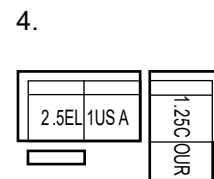

COMBINATIONS

CONSTRUCTION

- **SEAT** : No-sag Spring + Inner Coil
- **BACK REST** : Rubber Webbing
- **SEAT CUSHION** : D/42 + D/29 + Inner Coil
- **BACK REST CUSHION** : D/22
- **SOFA LEGS** (front & rear) :
  code : MLG-1487-24L / MLG-1488-24L / MLG-1510-23L / MLG-1791-23L / MLG-1316-23L / MLG-1790-23L
  material : Metal
  height : 140mm (MLG-1487-24L)
  135mm (MLG-1488-24L)
  210mm (MLG-1510-23L)
  110mm (MLG-1791/1790-23L)
  100-150mm (MLG-1316-23L)
  colour : 24 = Bright Black Nickel
  23 = Matte Black

* Available in **BATTERY (B)** & **ELECTRIC with USB Port (U)** Versions

LOUNA DM - A6253

Domicil