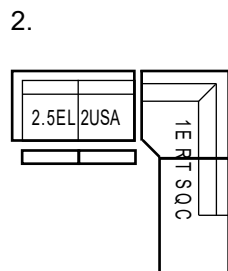

COMBINATIONS

CONSTRUCTION

- **SEAT** : No-sag Spring + Inner Coil
- **BACK REST** : Rubber Webbing
- **SEAT CUSHION** : D/42 + D/29 + Inner Coil
- **BACK REST CUSHION** : D/22
- **SOFA LEGS** (front & rear) :
  code : MLG-1487-24L / MLG-1488-24L / MLG-1510-23L / MLG-1791-23L / MLG-1316-23L / MLG-1790-23L
  material : Metal
  height : 140mm (MLG-1487-24L)
  135mm (MLG-1488-24L)
  210mm (MLG-1510-23L)
  110mm (MLG-1791/1790-23L)
  100-150mm (MLG-1316-23L)
  colour : 24 = Bright Black Nickel
  23 = Matte Black

* Available in **BATTERY (B)** & **ELECTRIC with USB Port (U)** Versions

LOUNA DM - A6253

Domicil