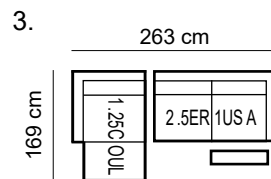

COMBINATIONS

CONSTRUCTION

- **SEAT** : No-sag Spring + Inner Coil
- **BACK REST** : Rubber Webbing
- **SEAT CUSHION** : D/42 + D/29 + Inner Coil
- **BACK REST CUSHION** : D/22
- **SOFA LEGS** (front & rear) :
  code : MLG-1487-24L / MLG-1488-24L / MLG-1510-23L / MLG-1791-23L / MLG-1316-23L / MLG-1790-23L
  material : Metal
  height : 140mm (MLG-1487-24L)
  135mm (MLG-1488-24L)
  210mm (MLG-1510-23L)
  110mm (MLG-1791/1790-23L)
  100-150mm (MLG-1316-23L)
  colour : 24 = Bright Black Nickel
  23 = Matte Black

* Available in **BATTERY (B)** & **ELECTRIC with USB Port (U)** Versions

LOUNA DM - A6253

Domicil