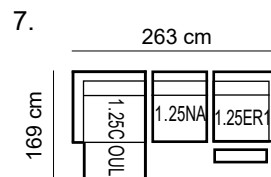

COMBINATIONS

CONSTRUCTION

- **SEAT** : No-sag Spring + Inner Coil
- **BACK REST** : Rubber Webbing
- **SEAT CUSHION** : D/42 + D/29 + Inner Coil
- **BACK REST CUSHION** : D/22
- **SOFA LEGS** (front & rear) :
  code : MLG-1487-24L / MLG-1488-24L / MLG-1510-23L / MLG-1791-23L / MLG-1316-23L / MLG-1790-23L
  material : Metal
  height : 140mm (MLG-1487-24L)
  135mm (MLG-1488-24L)
  210mm (MLG-1510-23L)
  110mm (MLG-1791/1790-23L)
  100-150mm (MLG-1316-23L)
  colour : 24 = Bright Black Nickel
  23 = Matte Black

* Available in **BATTERY (B)** & **ELECTRIC with USB Port (U)** Versions

LOUNA DM - A6253

Domicil