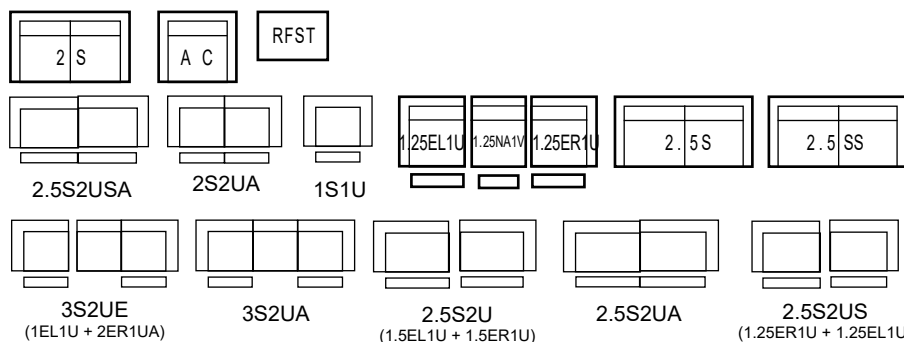

COMBINATIONS

CONSTRUCTION

- **SEAT** : No-sag Spring + Inner Coil
- **BACK REST** : Rubber Webbing
- **SEAT CUSHION** : D/42 + D/29 + Inner Coil
- **BACK REST CUSHION** : D/22
- **SOFA LEGS** (front & rear) :
  code : MLG-1487-24L / MLG-1488-24L / MLG-1510-23L / MLG-1791-23L / MLG-1316-23L / MLG-1790-23L
  material : Metal
  height : 140mm (MLG-1487-24L)
  135mm (MLG-1488-24L)
  210mm (MLG-1510-23L)
  110mm (MLG-1791/1790-23L)
  100-150mm (MLG-1316-23L)
  colour : 24 = Bright Black Nickel
  23 = Matte Black

* Available in **BATTERY (B)** & **ELECTRIC with USB Port (U)** Versions

LOUNA DM - A6253

Domicil