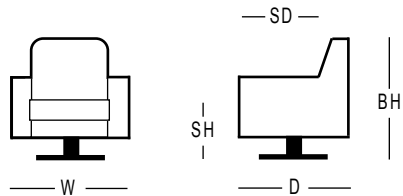

MAYO DM - A0414 SCH

Domicil

This design is copyrighted and shall not be used or reproduced without the consent of Domicil

DIMENSION

Updated : 06 / 10 / 2021

Configuration	Width		Seat Width		Depth		Seat Depth		Back Height		Seat Height		Weight		Volume	
	cm	inch	cm	inch	cm	inch	cm	inch	cm	inch	cm	inch	kg	lb	m ³	ft ³
SCH	84	33	61	24	77	30	57	22	69	27	43	17	31	69	0.45	15.76

CONSTRUCTION

- **SEAT** : Rubber Webbing
- **BACK REST** : Plywood
- **SEAT CUSHION** : D/42 + D/29
- **BACK REST CUSHION** : D/38S + D/29
- **SOFA LEGS** (front & rear) :
 - code* : MLG-457-11L
 - material* : Metal
 - height* : 175mm (MLG-457-11L)
 - colour* : 11 = Chrome